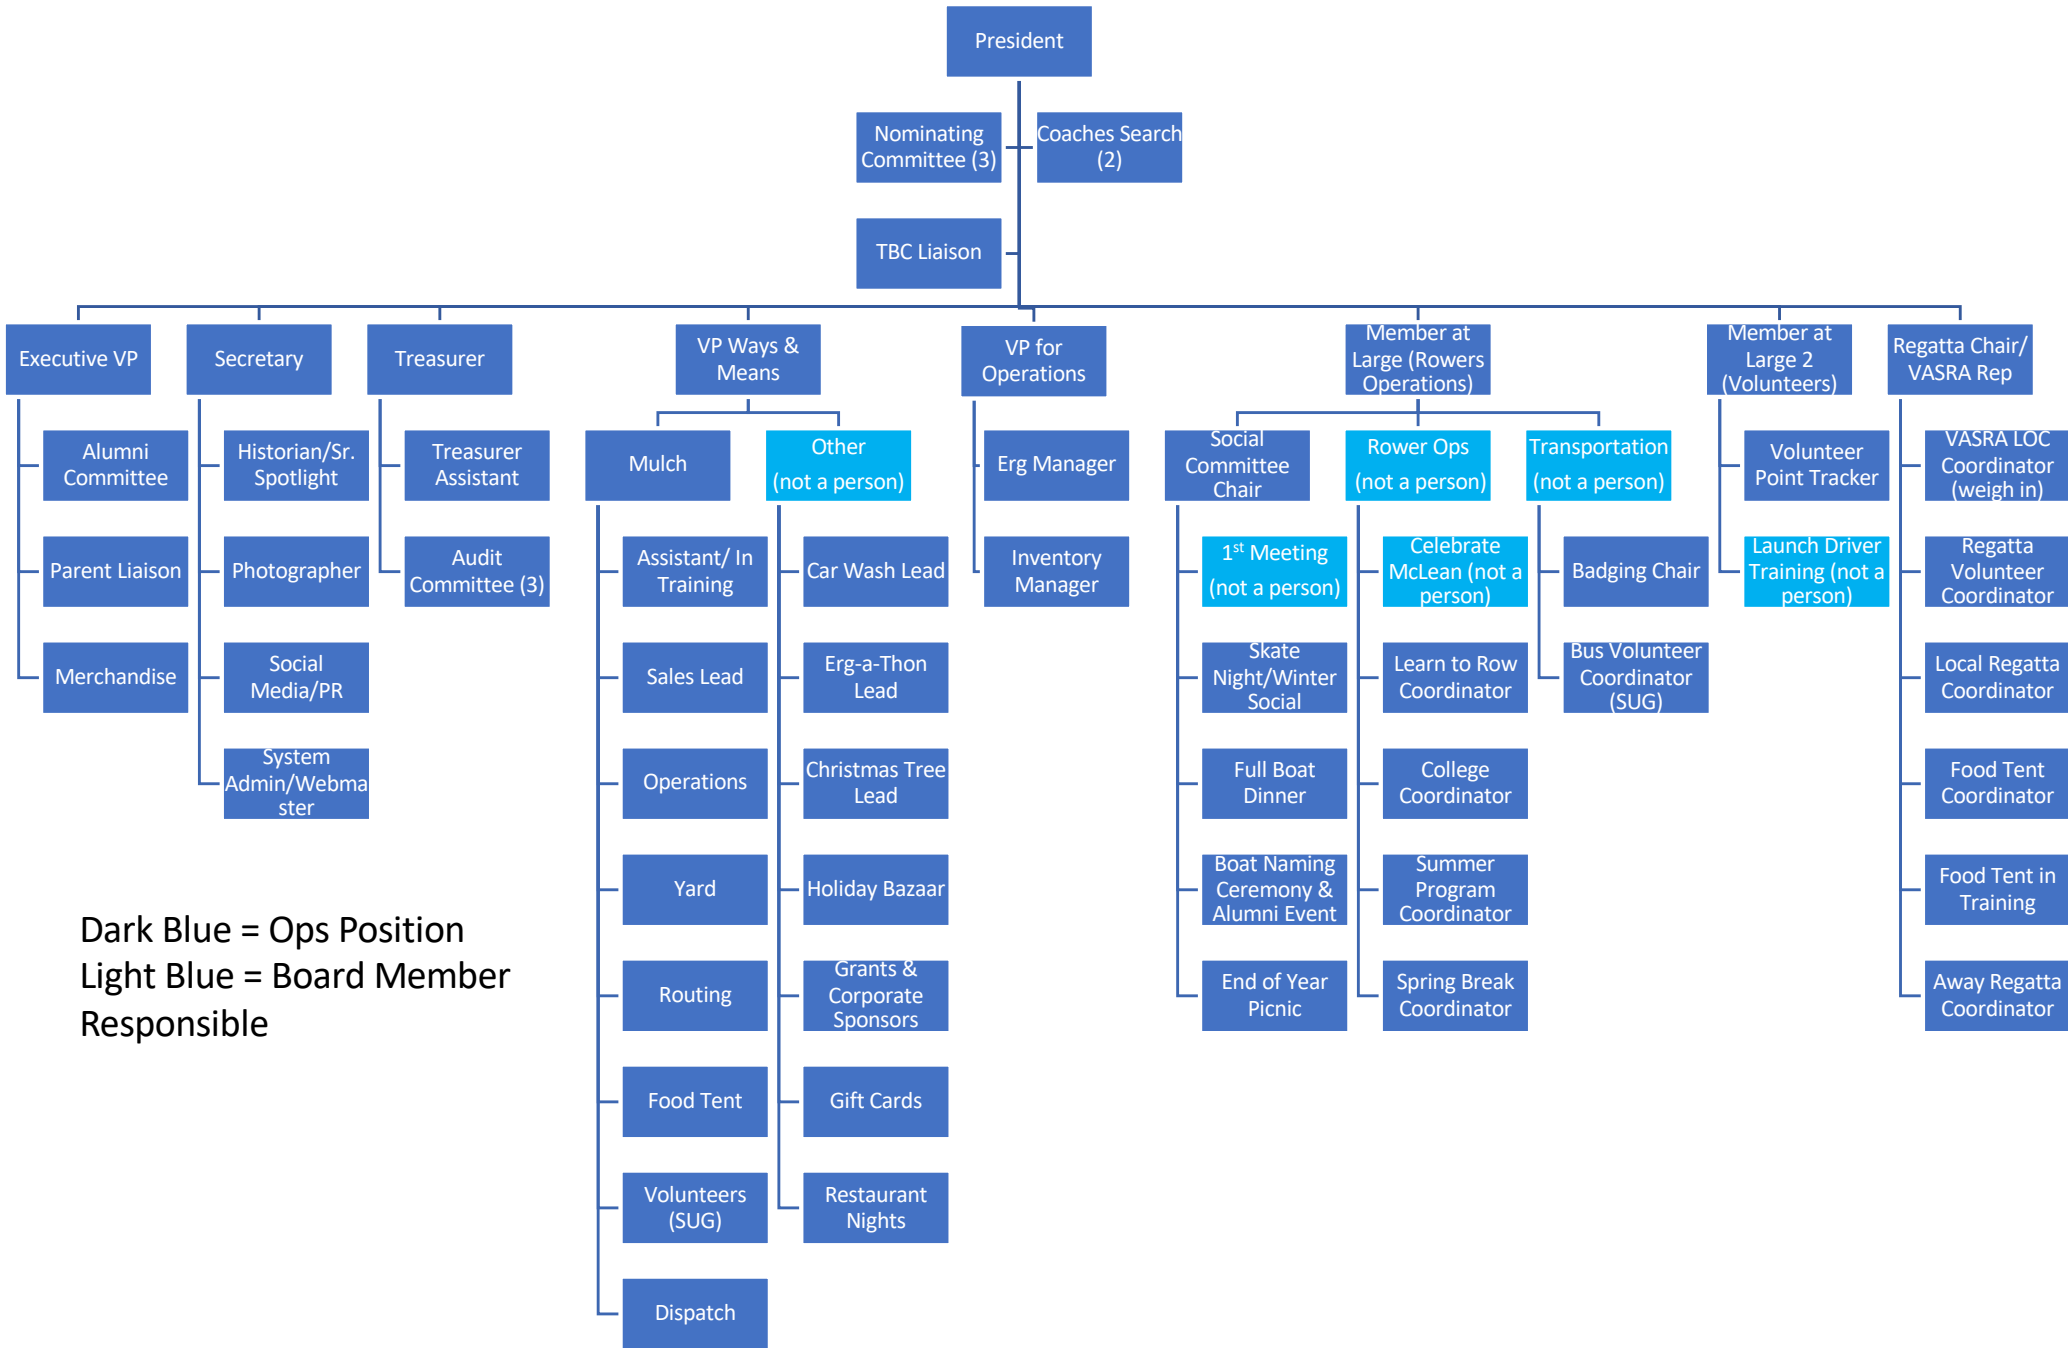

MCC Organizational Chart

McLean Crew Club Organization Chart

Dark Blue = Ops Position
 Light Blue = Board Member Responsible